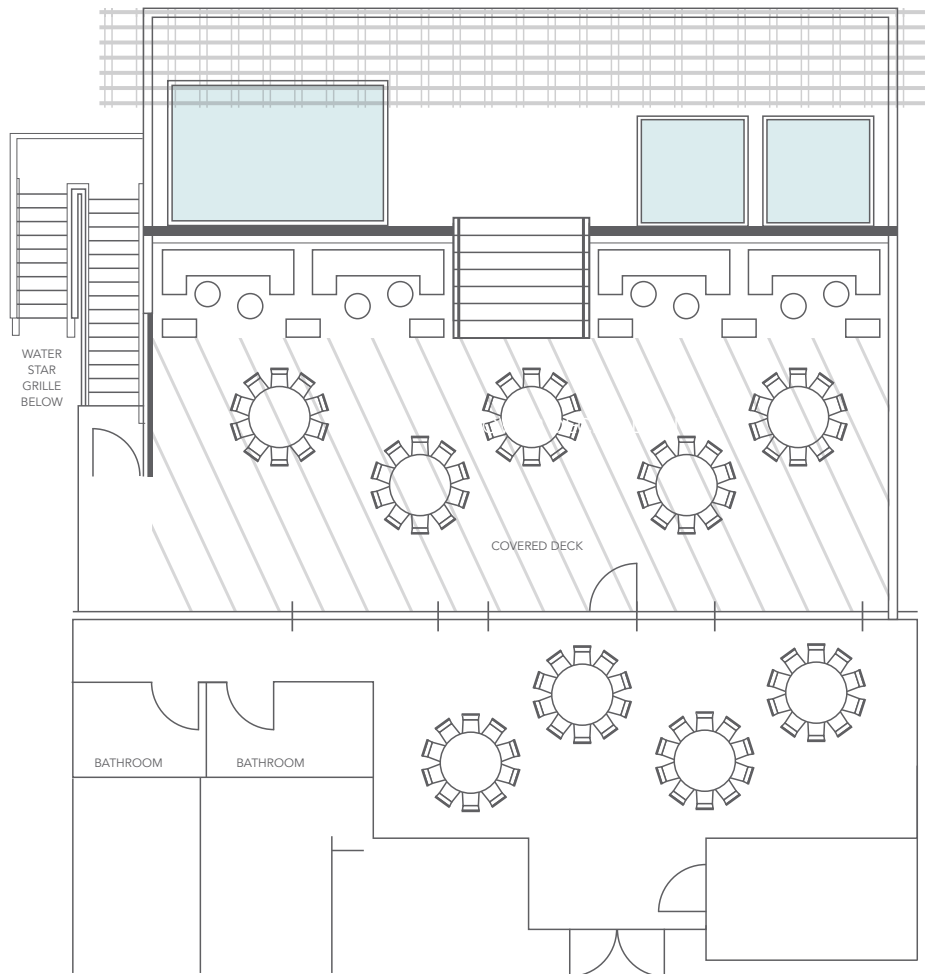

Roof Garden

L 54'

W 38'

H -

SQ FT 1774

theater/ceremony	classroom	hollow square	u-shape	boardroom	banquet	banquet/dancing	cocktail	cocktail/dancing
150	20	-	-	25	80	60	125	95

Please know that square footage may vary and all of the above estimates will change based on customization of each space for individual programing/event needs and setup requirements.